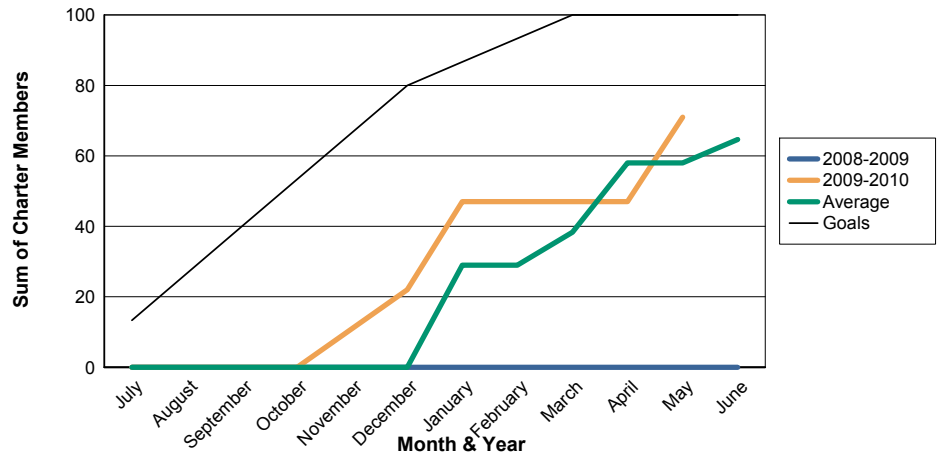

Sum of Charter Members/ Month & Year

For District 323D1