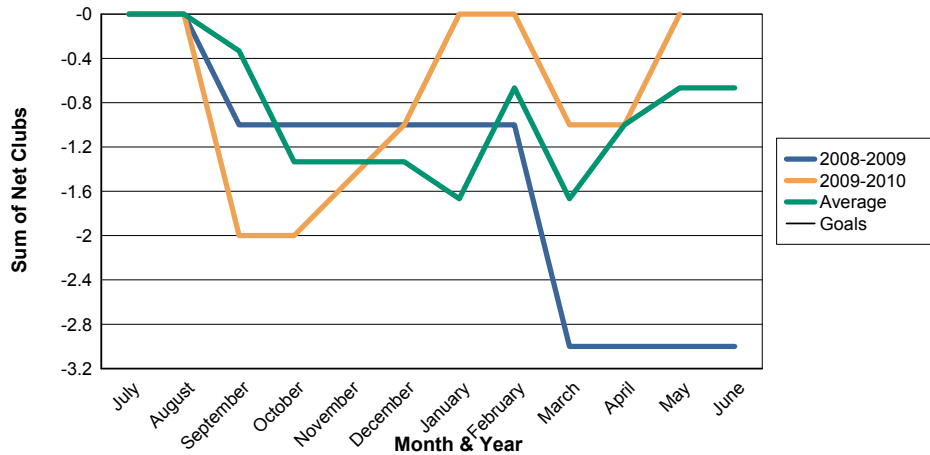

Sum of Net Clubs/ Month & Year

For District 323D1