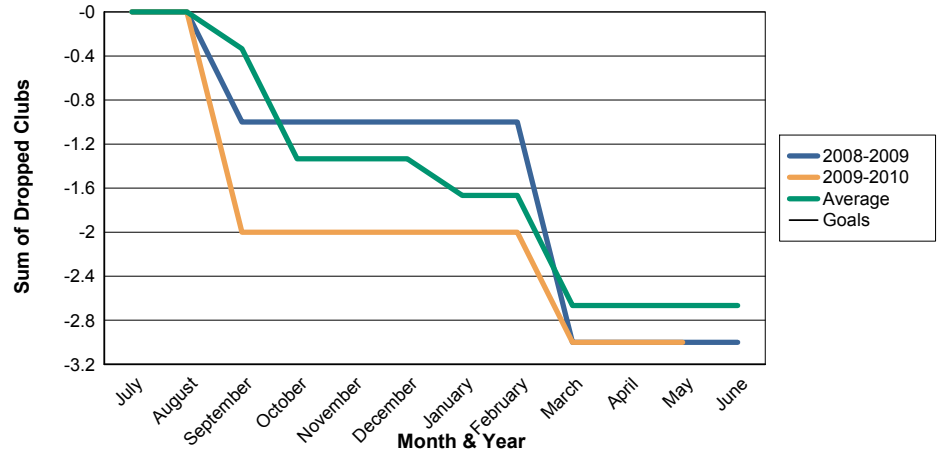

3 Year Comparisons for GMT Constitutional Area 6

By GMT District

As of May 2010

Sum of New Clubs/ Month & Year

For District 323D1

Sum of Dropped Clubs/ Month & Year

For District 323D1

Sum of Net Clubs/ Month & Year