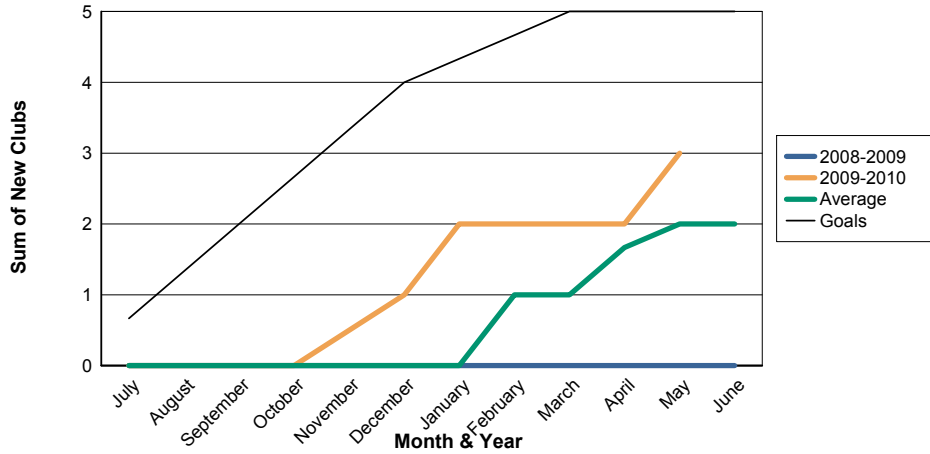

3 Year Comparisons for GMT Constitutional Area 6

By GMT District

As of May 2010

Sum of New Clubs/ Month & Year

For District 323D1

Sum of Dropped Clubs/ Month & Year

For District 323D1

Sum of Net Clubs/ Month & Year