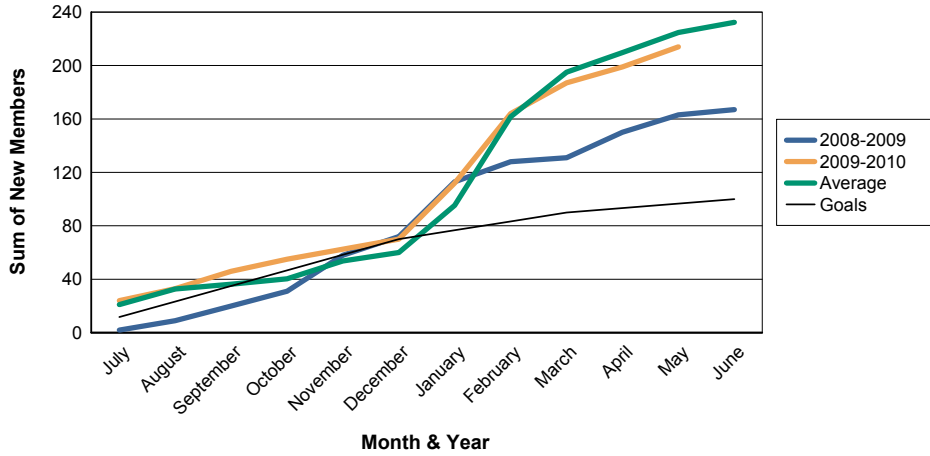

For District 323D1

Sum of Charter Members/ Month & Year

For District 323D1

3 Year Comparisons for GMT Constitutional Area 6

By GMT District

As of May 2010

Sum of New Members/ Month & Year

For District 323D1