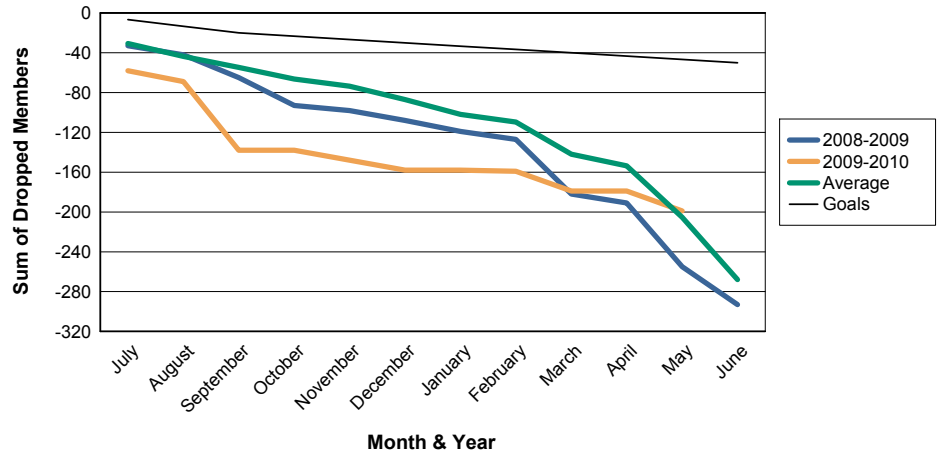

Sum of Dropped Members/ Month & Year

For District 323D1